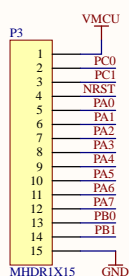

扫码索取单片机

复位

Title		
Size	Number	Revision
A3		
Date:	1/06/2022	Sheet of
File:	K:\ZFM\ZFM.SchDoe	Drawn By: